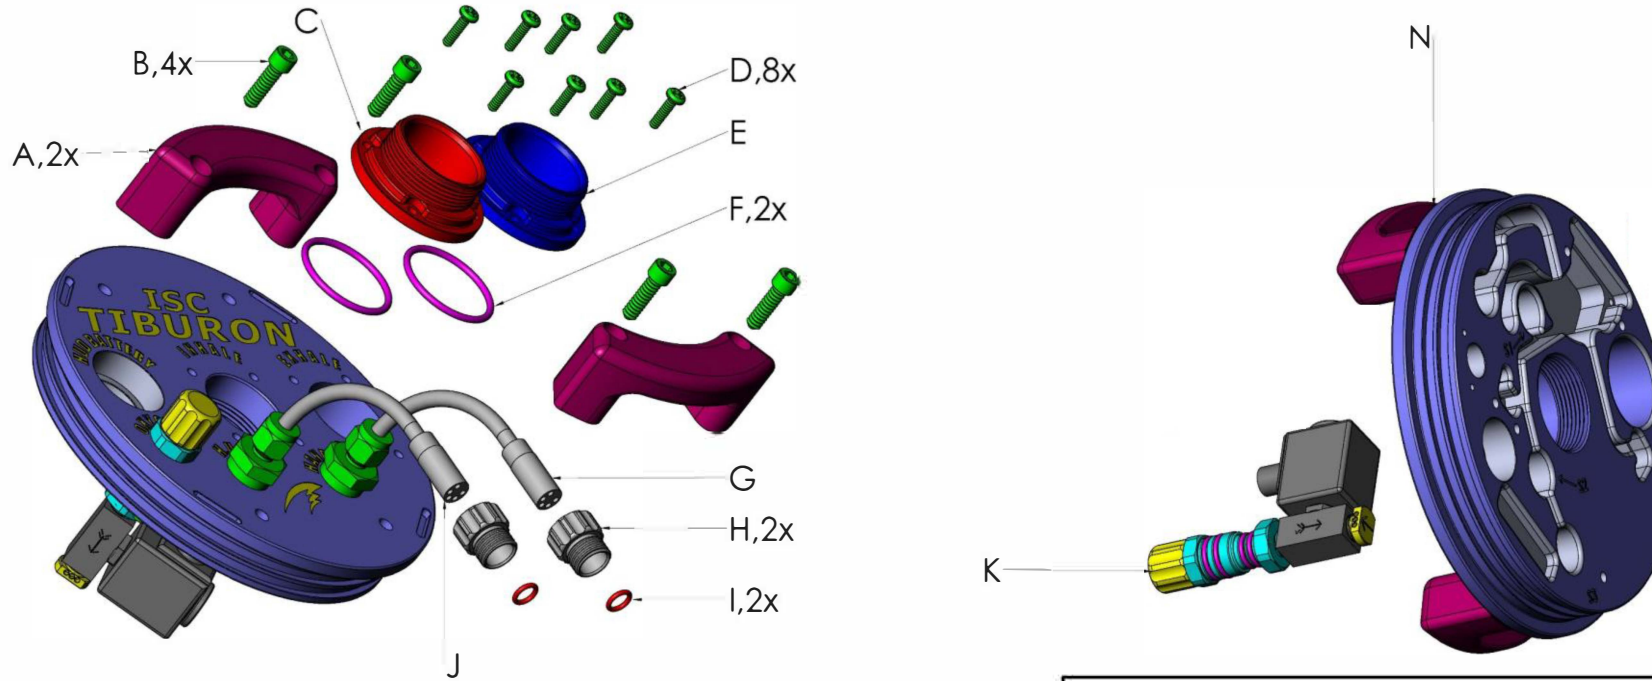

TIBURON HEAD TOP

24DEC2018

	ISC p/n	DESCRIPTION
A	ML-Lid handle Meg 15-MP	Universal-grip head handle
C	HC-IN hose cpl base-MP	Coupling base for inhale gas
E	HC-EX hose cpl base-MP	Coupling base for exhale gas
H	CON-Tib cable sleeve male-MP	Male half of cable connector
J	CON-Tiburon female HUD	Head connector for Shearwater HUD
K	O2F-Tiburon O2 feed-ASSY	Oxygen feed assembly complete
N	TML-Lid plate-MP	Main lid plate for Tiburon

	ISC p/n	DESCRIPTION
B	FST-SCREW SOCKET HEAD ML HANDLE	1/4-20x7/8 Socket screw
D	FST-SCREW ML	8-32x5/8 Phillips screw
F	OR-127 SC LID/HC BASE	127 O-ring BunaN70
G	CON-Tiburon female HS	Head connector for handset (Petrel2)
I	OR-011	011 O-ring BunaN90
J	CON-Tiburon female HUD	Head connector for Shearwater HUD
L	CON-SS Bulkhead ML HUD	Swage Bulkhead for female cable connectors