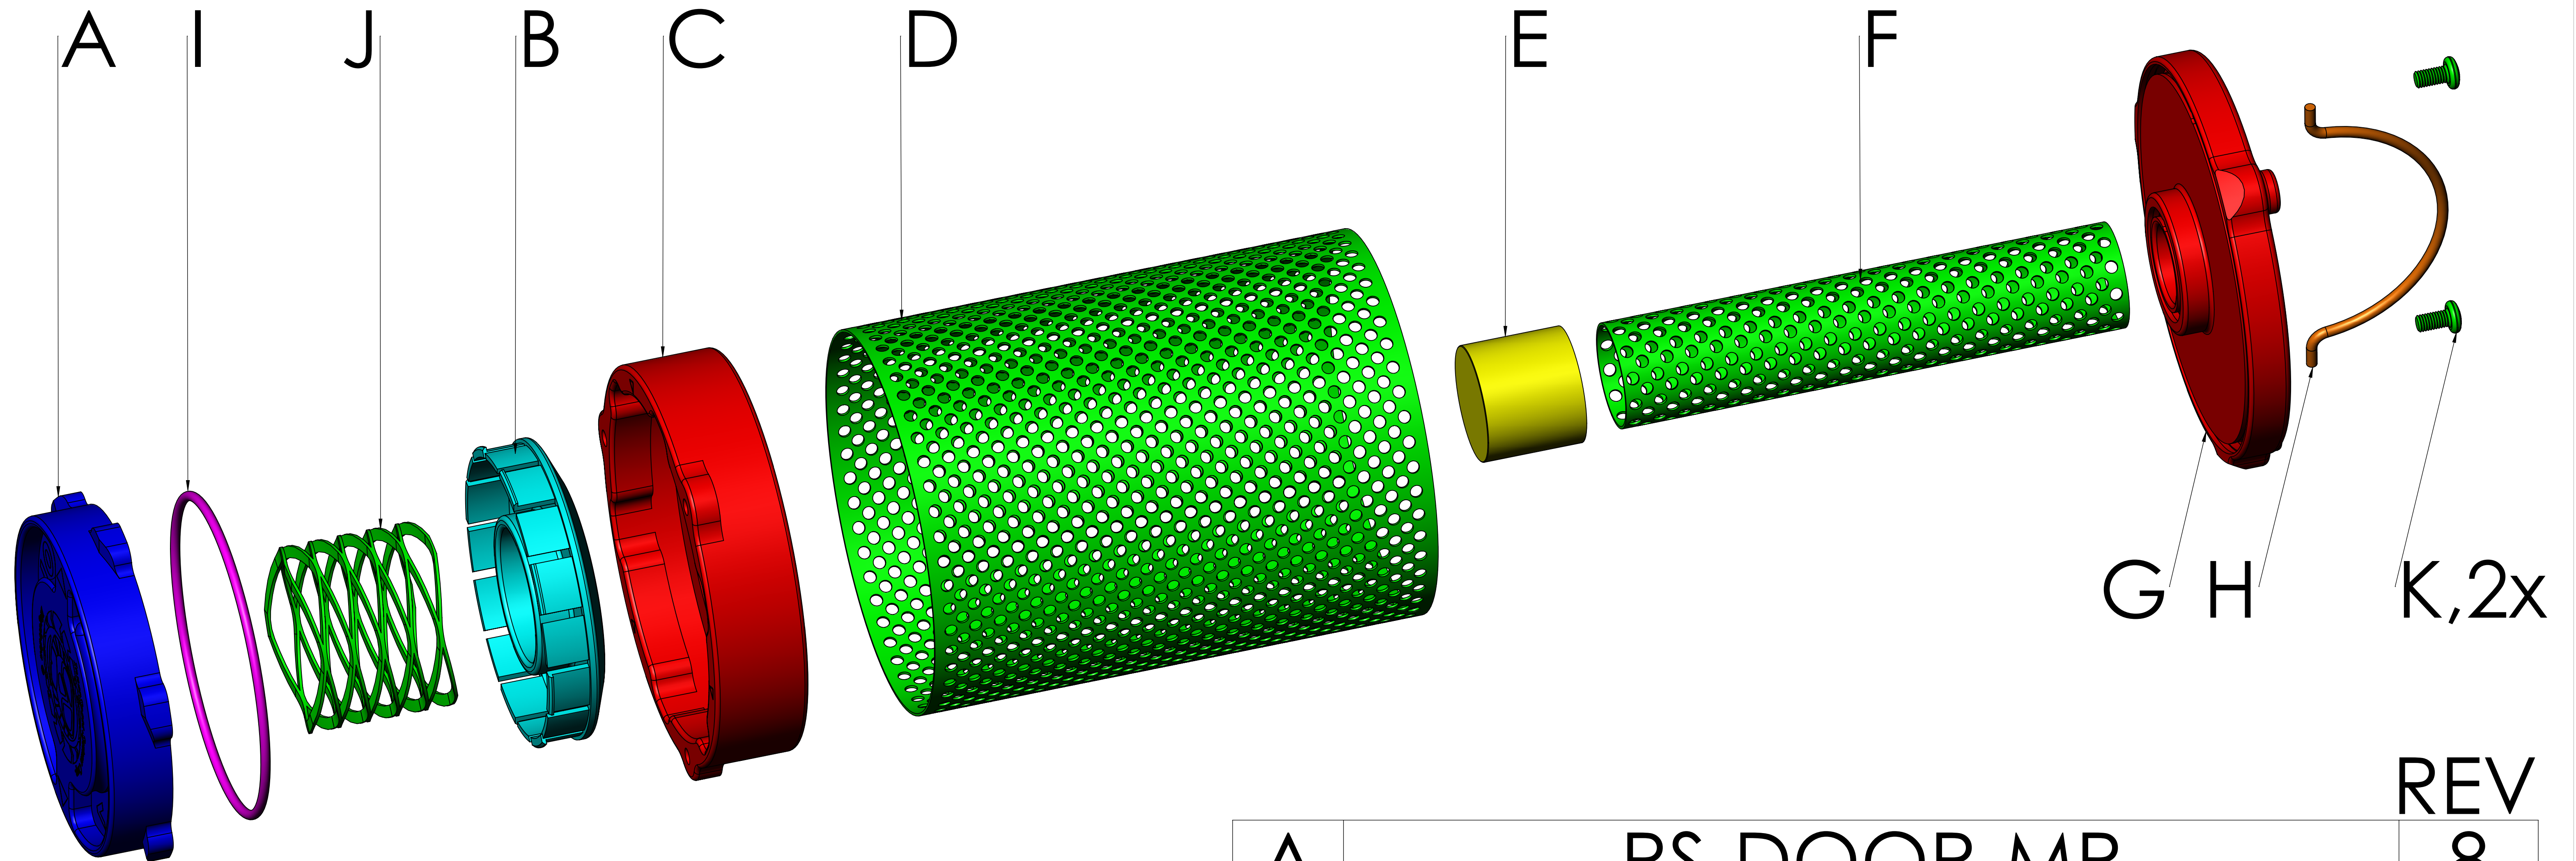

RADIAL SCRUBBER

MARCH 26, 2018

I	OR-247
J	RS-SPRING
K	FST-SCREW SCRUBBER FRAME

**The only parts sold are
A, I, J, B, H & K**

		REV
A	RS-DOOR-MP	8
B	RS-PLUNGER-MP	6
C	RS-BOTTOM-MP	7
D	RS-OUTER TUBE 4#,5#,8#	7
E	RS-INNER TUBE CAP-MP	3
F	RS-INNER TUBE 4#,5#,8#	7
G	RS-TOP (4#,5#,8#)-MP	6
H	RS-HANDLE	1