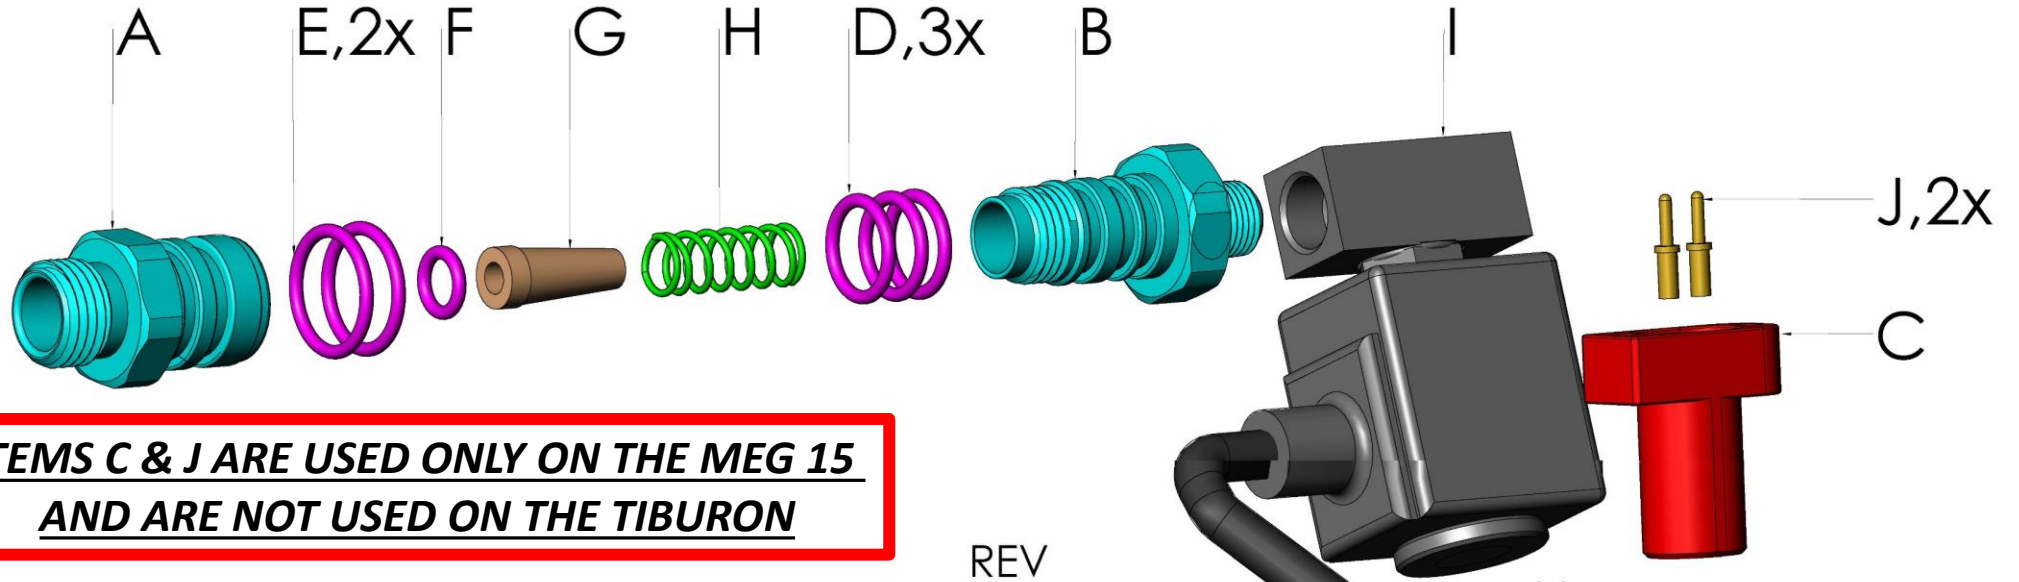

OXYGEN FEED MEG15 & TIBURON

MARCH 27, 2018

		REV
A	O2F-SOL ADAPT FEMALE-MP	0
B	O2F-SOL ADAPT MALE-MP	0
C	O2F-SOLENOID WIRE PLUG-MP	0
D	OR-013	
E	OR-015	
F	OR-010	
G	QC4-FILTER	
H	FST-SPRING QC4	
I	SA-JAKSA	
J	CON-PIN PHA4C CHARGER	