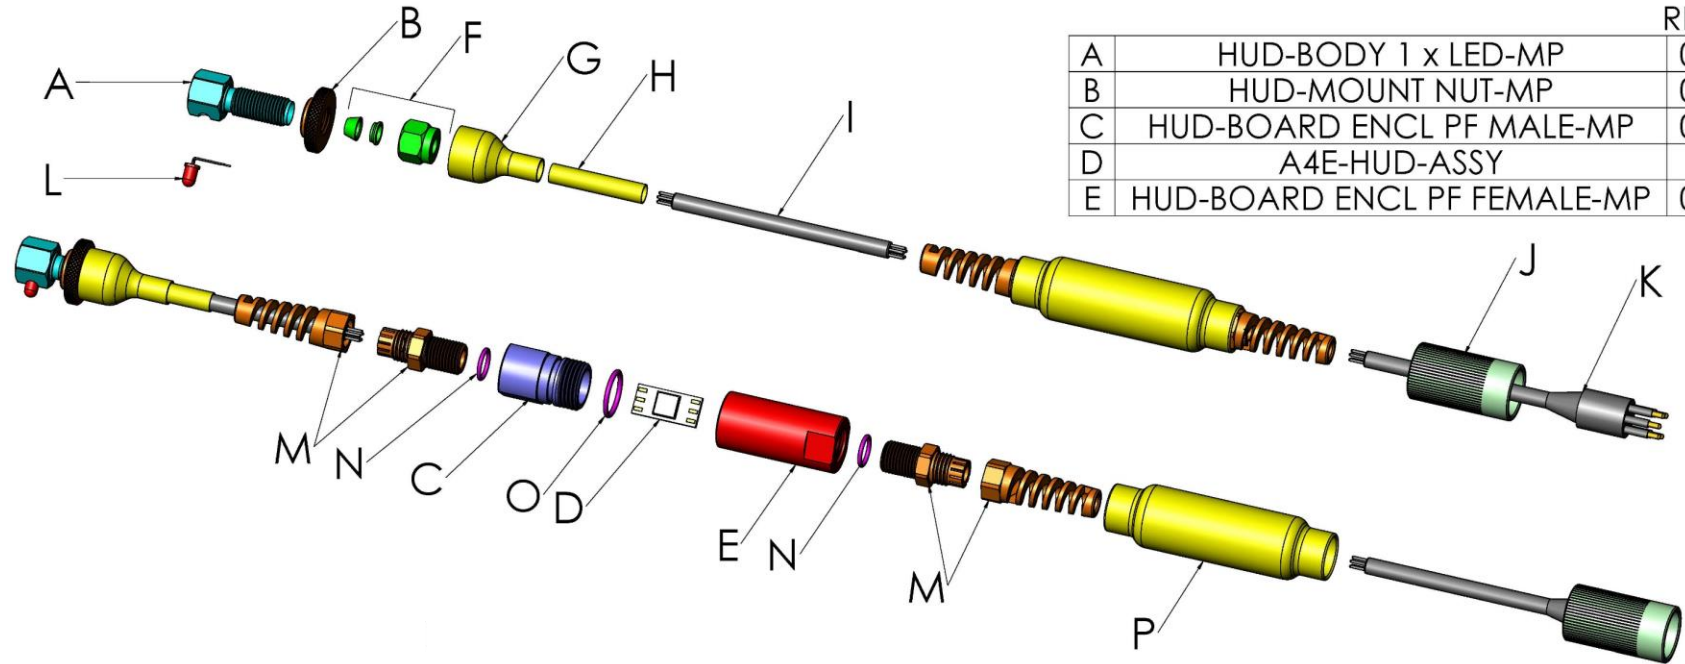

HUD-SINGLE LED SC-ASSY

APRIL 4, 2018

NOTE:

B - Specify Classic HUD Mount nut

		REV
A	HUD-BODY 1 x LED-MP	0
B	HUD-MOUNT NUT-MP	0
C	HUD-BOARD ENCL PF MALE-MP	0
D	A4E-HUD-ASSY	
E	HUD-BOARD ENCL PF FEMALE-MP	0

F	SWAGELOK 400 NUT AND FERRULE SET
G	DOUBLE WALL HEAT SHRINK: ϕ 3/4x1.5L
H	DOUBLE WALL HEAT SHRINK: ϕ 3/8x2.0L
I	WIR-HUD CABLE 5
J	A3E-HS LOCKING SLEEVE SEACON
K	A3E-HS CABLE MCIL5M
L	HUD-LED BI-COLOR
M	CON-PF BULKHEAD NYLON SM
N	OR-PF BULKHEAD
O	OR-016
P	DOUBLE WALL HEAT SHRINK: ϕ 1.0x3.5L