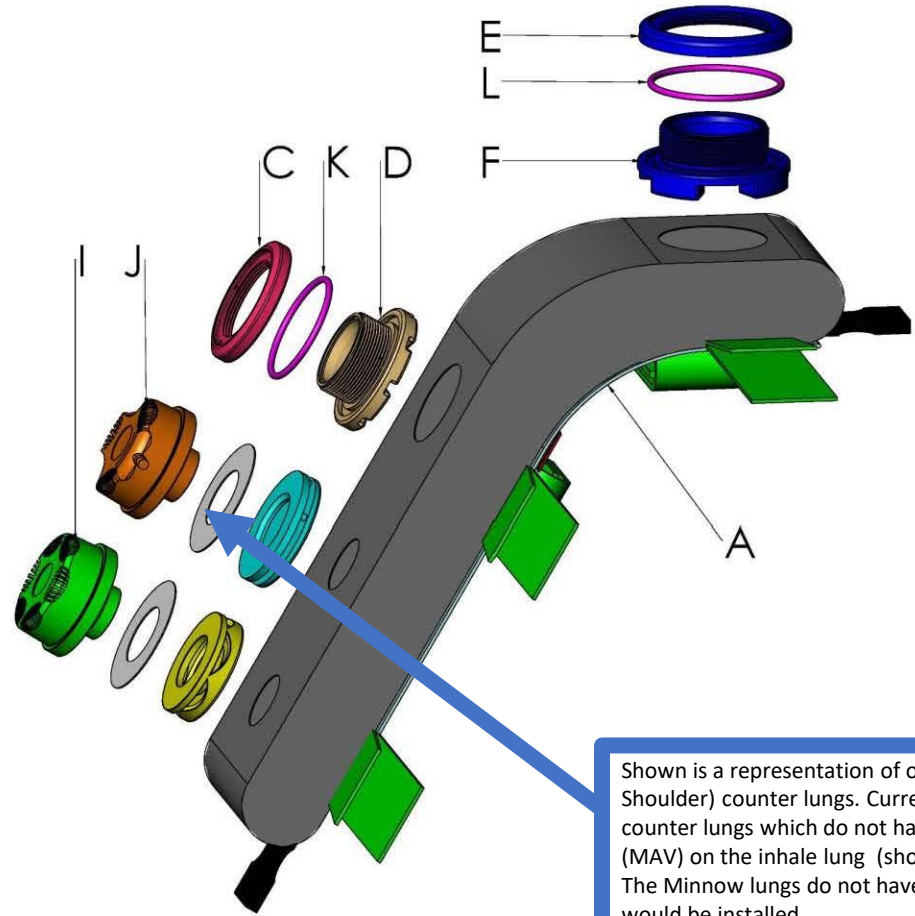

# COUNTERLUNGS

MARCH 26, 2018

		REV
C	ADV-LOCK RING-MP	4
D	ADV -BASE-MP	4
E	BHT-T PIECE MNT LOCK LH-MP	3
F	BHT-T PIECE BASE LH-MP	4
G	BHT-T PIECE MNT LOCK RH-MP	3
H	BHT-T PIECE BASE RH-MP	4

I	CLE-VALVE HIGH FLOW EXHAUST
J	CL-VALVE GAS ADDITION INTAKE
K	OR-229
L	OR-233

Shown is a representation of our discontinued OTS (Over The Shoulder) counter lungs. Currently we sell ONLY our Minnow counter lungs which do not have the Manual Add Valve (MAV) on the inhale lung (shown as J on the inhale lung). The Minnow lungs do not have the port into which they would be installed.