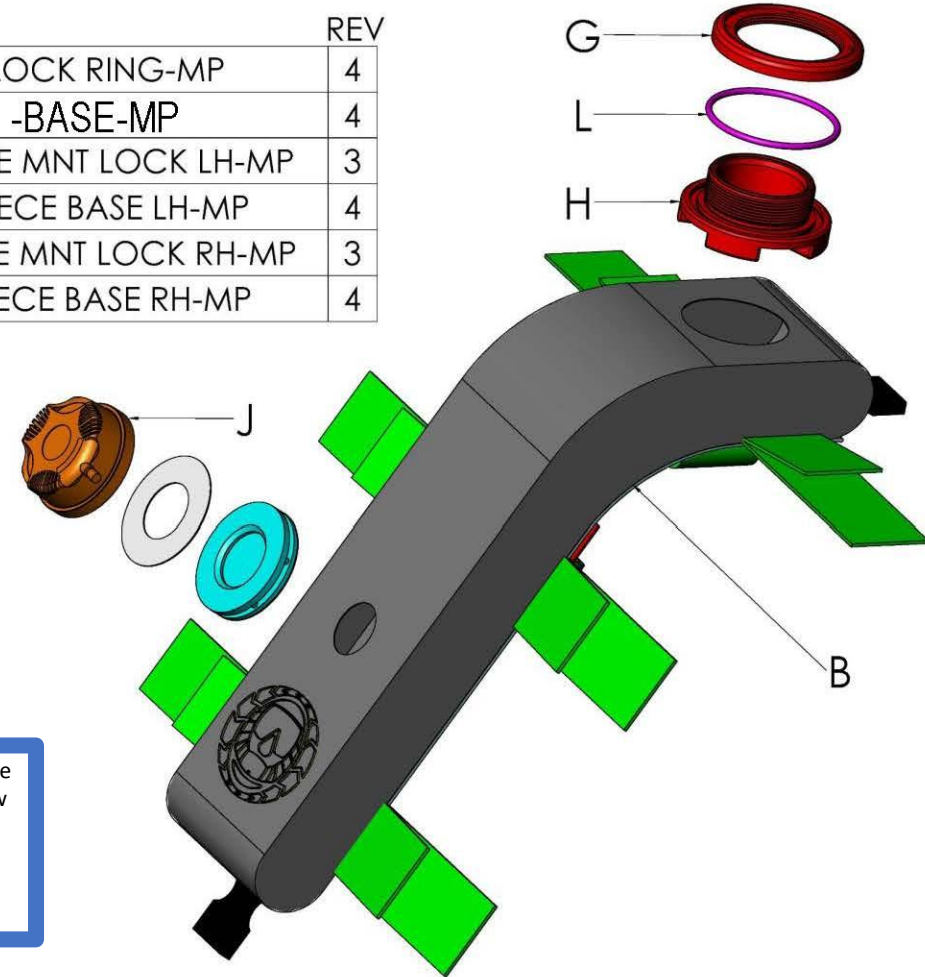

# COUNTERLUNGS

MARCH 26, 2018

		REV
C	ADV-LOCK RING-MP	4
D	ADV -BASE-MP	4
E	BHT-T PIECE MNT LOCK LH-MP	3
F	BHT-T PIECE BASE LH-MP	4
G	BHT-T PIECE MNT LOCK RH-MP	3
H	BHT-T PIECE BASE RH-MP	4

I	CLE-VALVE HIGH FLOW EXHAUST
J	CL-VALVE GAS ADDITION INTAKE
K	OR-229
L	OR-233

Shown is a representation of our discontinued OTS (Over The Shoulder) counter lungs. Currently we sell ONLY our Minnow counter lungs which do not have the Manual Add Valve (MAV) on the inhale lung (shown as J on the inhale lung). The Minnow lungs do not have the port into which they would be installed.