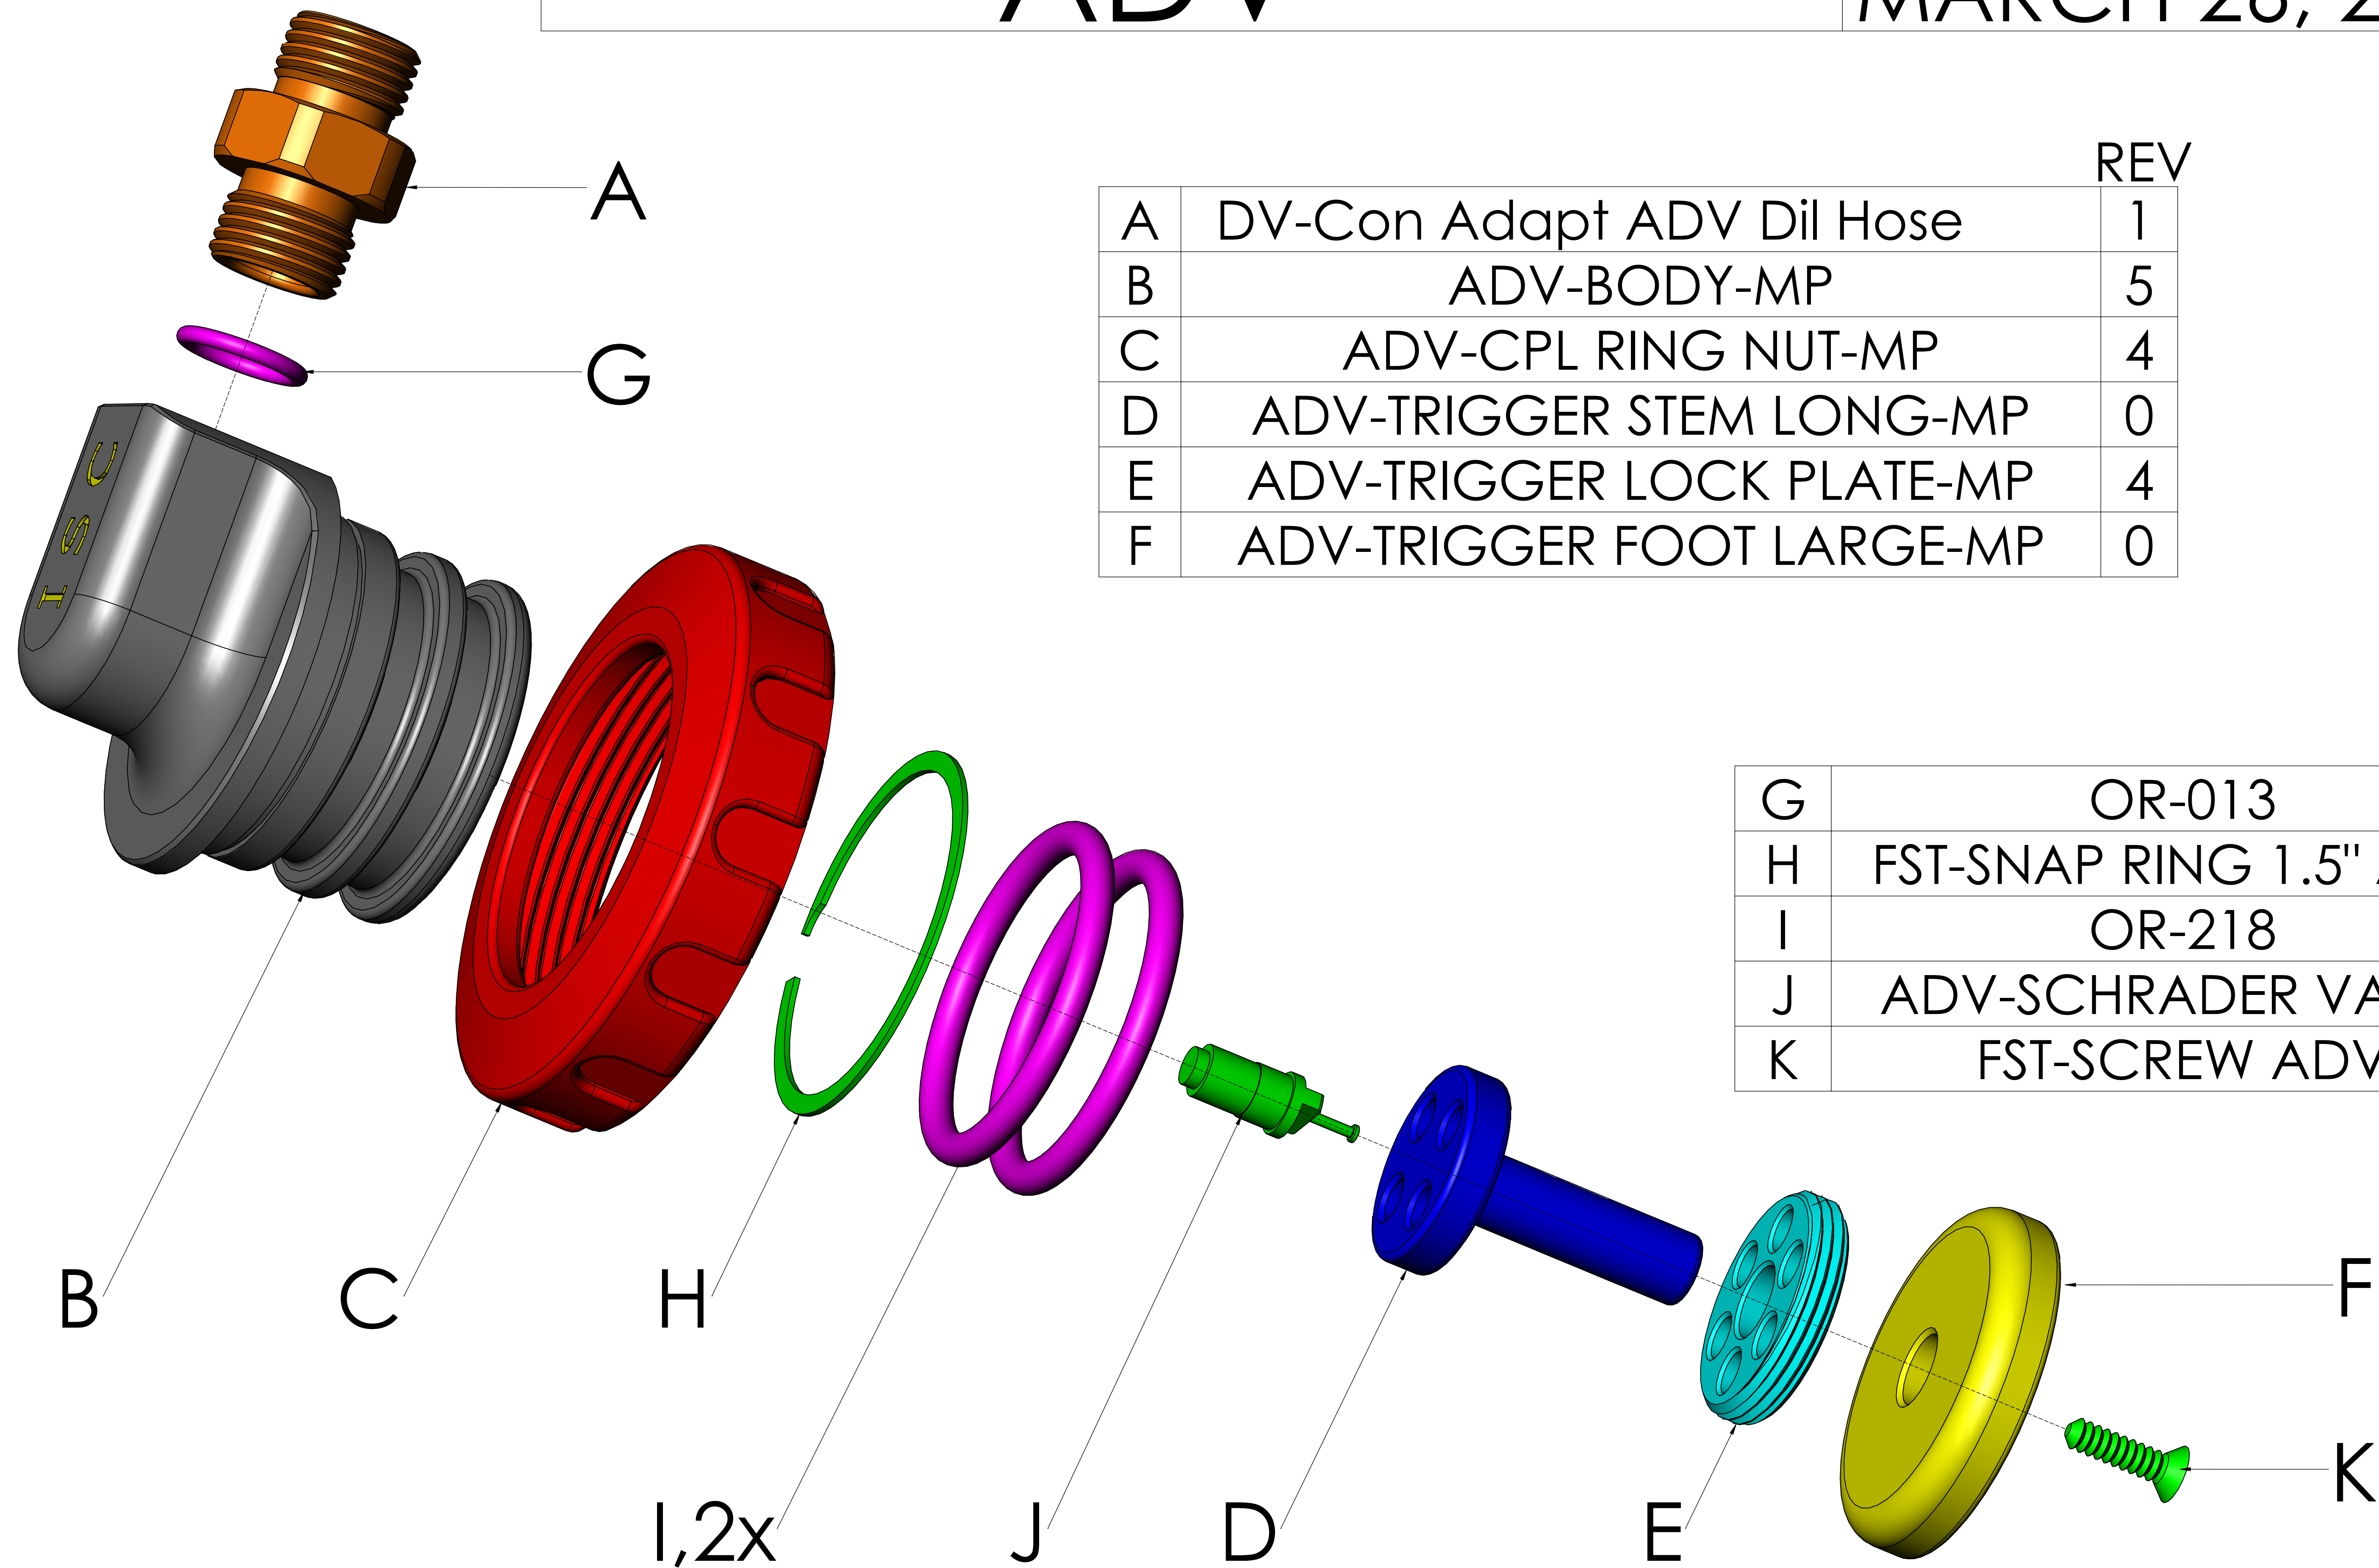

# ADV

MARCH 26, 2018

		REV
A	DV-Con Adapt ADV Dil Hose	1
B	ADV-BODY-MP	5
C	ADV-CPL RING NUT-MP	4
D	ADV-TRIGGER STEM LONG-MP	0
E	ADV-TRIGGER LOCK PLATE-MP	4
F	ADV-TRIGGER FOOT LARGE-MP	0

G	OR-013
H	FST-SNAP RING 1.5" ADV
I	OR-218
J	ADV-SCHRADER VALVE
K	FST-SCREW ADV